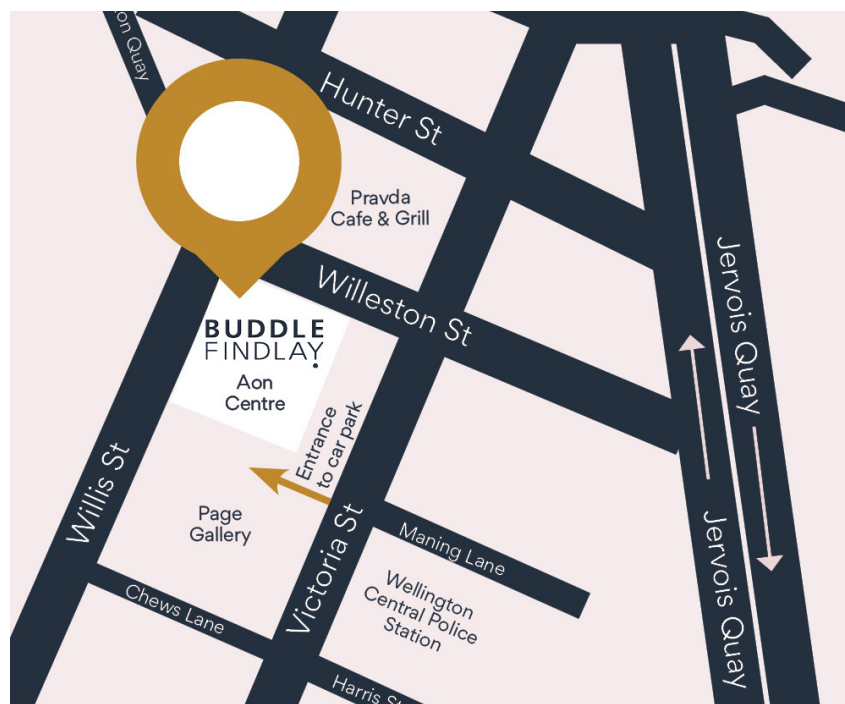

# Wellington information.

Reception is located on level 17 of the Aon Centre.

## Client car park

Level B3 - access via Victoria Street

Contact Buddle Findlay reception on 0800 283 925 to book a car park.

- The Buddle Findlay car park entrance is located on Victoria Street (between the Aon Centre and Page Gallery).
- To access the car park drive down the ramp and when you arrive at the security arm, telephone Buddle Findlay on 0800 283 925. When your call is answered, advise your name and the car park you have been allocated and the barrier arm will be raised for you. Drive to the very end of the ramp, turn a sharp right (it's a one way system) until you arrive at your allocated car park.
- After parking your car, take the lift opposite car park #25 - on the keypad outside the lifts, select G for ground level (the screen above the keypad will display a letter corresponding to the lift you need to go in). After exiting the lift, walk to the opposite side of the building (Willis Street) and select 17 on the keypad for Buddle Findlay reception.
- Leave your keys at reception if you are sharing a tandem car park in case your vehicle has to be moved. When returning to the visitor car park, remember to exit the lift at ground level, walk around to Victoria Street and take the lift to B3.
- The car park barrier will automatically open when your car is in front of the exit. After 6.00pm it is by access card only.